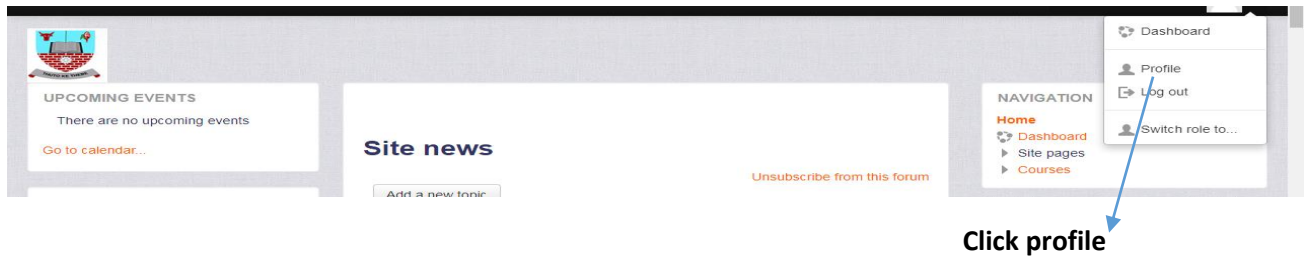

## STEPS TO CHANGE YOUR CS MOODLE PASSWORD

1. Click profile

2. Next Edit profile

3. Then Preferences

4. Choose Change password