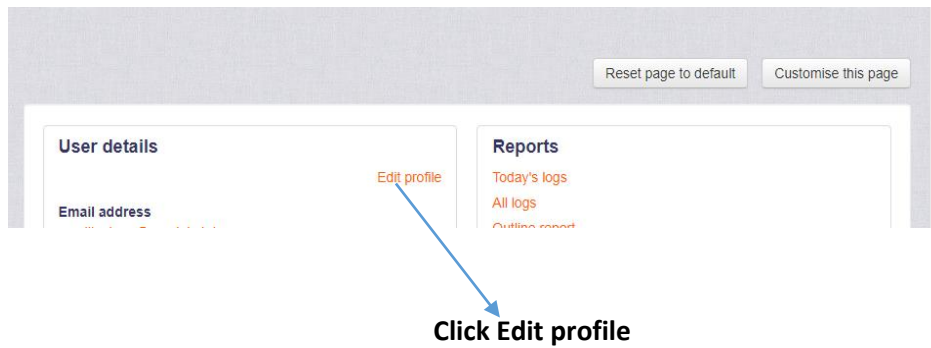

## STEPS TO CHANGE YOUR CS MOODLE PASSWORD

1. Click profile

2. Next Edit profile

3. Then Preferences

4. Choose Change password